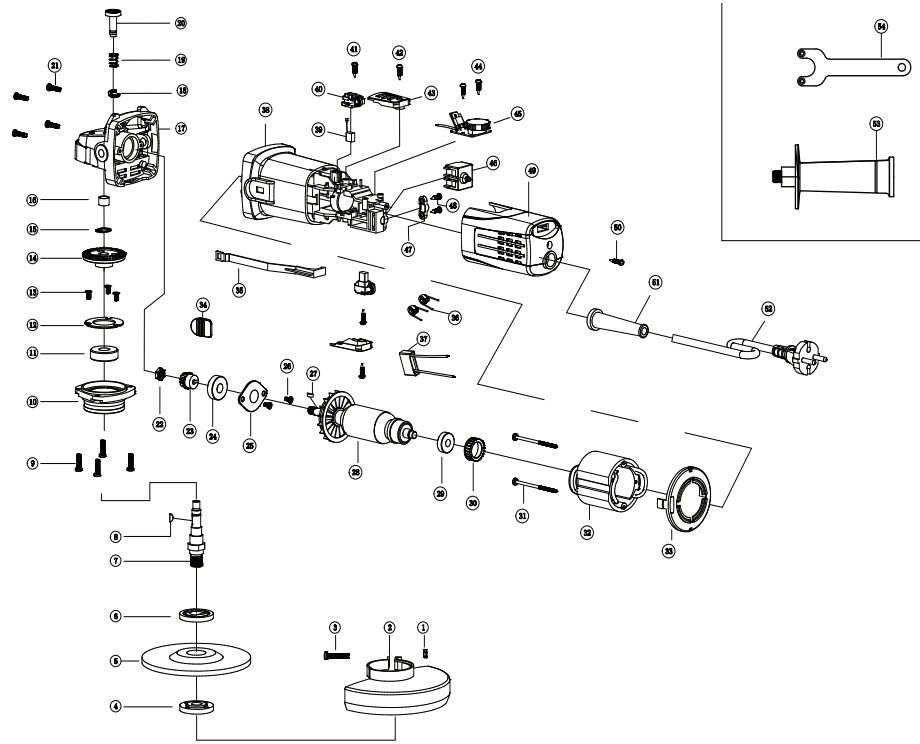

# RDP-AG67 Exploded View

no.	name	qty		no.	name	qty	
1	screw	1		33	fan ring	1	
2	wheel guard	1		34	switch button	1	
3	screw M5X25	1		35	switch bar	1	
4	up plate	1		36	inductance	2	
5	grinding wheel	1		37	capacitance 0.22 $\mu$ F	1	
6	down plate	1		38	enclosure	1	
7	output shaft	1		39	carbon brush 14x9x6	2	
8	woodruff key 3*10	1		40	carbon brush	2	
9	screw M4X12	4		41	screw ST3X8	2	
10	front cover	1		42	screw ST4X14	2	
11	bearing6201	1		43	brush cover	2	
12	bearing cover 6201	1		44	screw ST3X8	2	
13	screw M4*8	3		45	speed controller	1	
14	big gear	1		46	switch	1	
15	ring $\Phi$ 10	1		47	protect sleeve	1	
16	needle bearing	1		48	screw ST4X12	2	
17	head shell	1		49	back cover	1	
18	spring $\Phi$ 4	1		50	screw ST4X14	1	
19	spring	1		51	protect sleeve	1	
20	self-lock	1		52	cable	1	
21	screw ST4X25	4		53	side handle	1	
22	nut M8	1		54	wrench	1	
23	small gear	1					
24	bearing 6000	1					
25	bearing cover	1					
26	screw M4*8	2					
27	woodruff key 3*10	1					
28	rotor	1					
29	bearing 608	1					
30	bearing cover	1					
31	screw ST4X65	2					
32	stator	1					